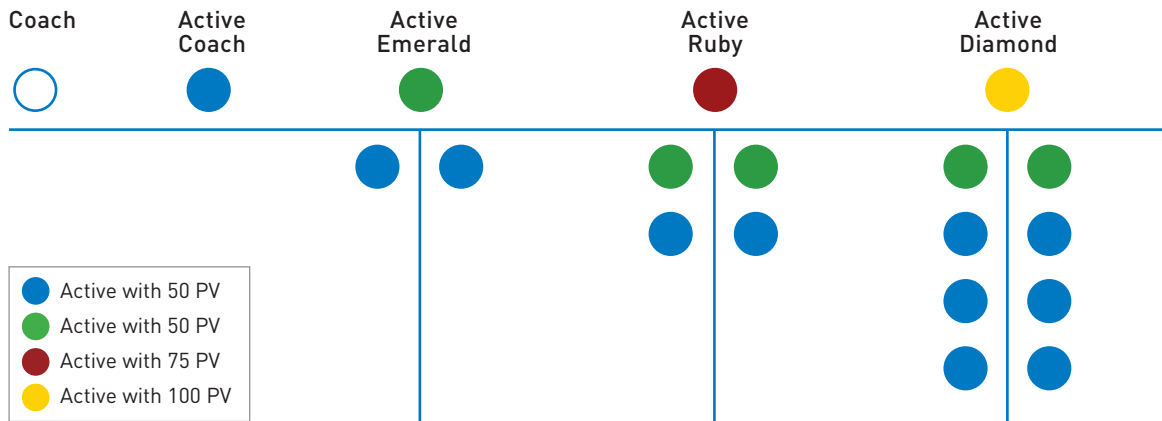

4 Star Diamond Bonus

2 Star Diamonds and above are eligible to participate in four (4) Star Diamond Bonuses, paid out quarterly. Payouts are based on all volume generated by all Coaches in that quarter and divided amongst all qualified Coaches for each pool.

BONUS POOLS	
• 2 Star Diamond Pool – ½% [‡]	• 5 Star Diamond Pool – ½% [‡]
• 10 Star Diamond Pool – ½% [‡]	• 15 Star Diamond Pool – ½% [‡]

‡ Bonus pool shares ½% of total quarterly volume generated

BEACHBODY
Decide. Commit. Succeed.®

Team Beachbody Coach Rank Requirements

Rank Requirements	Coach	Emerald	Ruby	Diamond	1–15 Star Diamond
Personal Volume Requirement	50	50	75	100	200
Organization Requirement	0	1 active Coach per leg	1 Emerald Coach per leg, 1 add'l Active Coach per leg	1 Emerald Coach per leg, 3 add'l Active Coaches per leg	See Compensation Plan for Star Diamond Organization Requirements