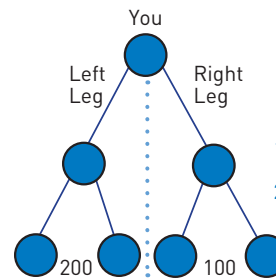

COMPENSATION PLAN HIGHLIGHTS

BEACHBODY
Decide. Commit. Succeed.®

1 Challenge Pack Bonuses & Commissions

The best way to grow your business is to invite new customers and Coaches to your Beachbody Challenge™ Group* with a Challenge Pack.**

Earn up to 36% for each Challenge Pack sold. Each time your customer buys a non-Challenge Pack product from Team Beachbody®, you'll earn a 25% commission, or 15% if they're a Team Beachbody Club Member.

	Commission Earned
Challenge Packs	$40-$105
Retail	25%
Team Beachbody Club Member	15%
Memberships†	50%

†50% commission is paid against Team Beachbody Club Memberships purchased by your customers.

Example: What happens when you sell 3 INSANITY® Challenge Packs per month.

	Commissions		
	Month 1	Month 2	Month 3
CH PACK	3x70 $210	3x70 $210	3x70 $210
SKG		$97⁴⁴	$97⁴⁴
SKG			$97⁴⁴
Total Commissions	$210	$307⁴⁴	$404⁸⁸

CH PACK = Challenge Pack, SKG = Shakeology®

2 Team Cycle Bonus

Earn from the sales of your entire downline organization (Binary Plan). Cycle whenever you have 300 Balanced Volume Points. Earn between $14 and $18 each cycle, depending on rank.

1 CYCLE = 300 Balanced Volume Points

200 Strong Leg/100 Weak Leg

	Coach	Emerald	Ruby	Diamond	1 Star	2 Star	3 Star	4 Star	5 Star	6 Star	7 Star	8 Star	9 Star	10-15 Star
Team Cycle Bonus	NA	$14 per cycle, up to $250 per week	$16 per cycle, up to $1,000 per week	$18 per cycle, up to $2,000 per week	$18 per cycle, up to $3,000 per week	$18 per cycle, up to $4,000 per week	$18 per cycle, up to $5,000 per week	$18 per cycle, up to $6,000 per week	$18 per cycle, up to $7,000 per week	$18 per cycle, up to $8,000 per week	$18 per cycle, up to $9,000 per week	$18 per cycle, up to $10,000 per week	$18 per cycle, up to $11,000 per week	$18 per cycle, up to $12,000 per week

3 Matching Bonus

Earn 5% or 10% on your Personally Sponsored Coaches' Team Cycle Bonus.

	Coach	Emerald	Ruby	Diamond & Above
Matching Bonus	NA	NA	5%	10%