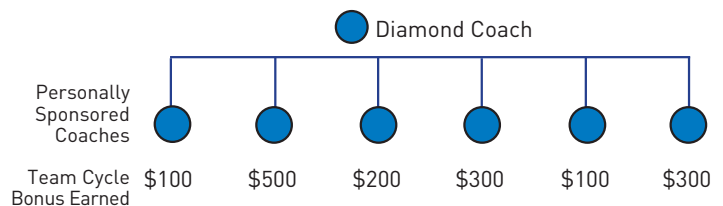

	Commissions		
	Month 1	Month 2	Month 3
CH PACK	3x70 \$210	3x70 \$210	3x70 \$210
SKG		\$97 ⁴⁴	\$97 ⁴⁴
SKG			\$97 ⁴⁴
Total Commissions	\$210	\$307 ⁴⁴	\$404 ⁸⁸

CH PACK = Challenge Pack, SKG = Shakeology®

2 Team Cycle Bonus

Earn from the sales of your entire downline organization (Binary Plan). Cycle whenever you have 300 Balanced Volume Points. Earn between \$14 and \$18 each cycle, depending on rank.

1 CYCLE = 300 Balanced Volume Points

200 Strong Leg/100 Weak Leg

	Coach	Emerald	Ruby	Diamond	1 Star	2 Star	3 Star	4 Star	5 Star	6 Star	7 Star	8 Star	9 Star	10-15 Star
Team Cycle Bonus	NA	\$14 per cycle, up to \$250 per week	\$16 per cycle, up to \$1,000 per week	\$18 per cycle, up to \$2,000 per week	\$18 per cycle, up to \$3,000 per week	\$18 per cycle, up to \$4,000 per week	\$18 per cycle, up to \$5,000 per week	\$18 per cycle, up to \$6,000 per week	\$18 per cycle, up to \$7,000 per week	\$18 per cycle, up to \$8,000 per week	\$18 per cycle, up to \$9,000 per week	\$18 per cycle, up to \$10,000 per week	\$18 per cycle, up to \$11,000 per week	\$18 per cycle, up to \$12,000 per week

3 Matching Bonus

Earn 5% or 10% on your Personally Sponsored Coaches' Team Cycle Bonus.

	Coach	Emerald	Ruby	Diamond & Above
Matching Bonus	NA	NA	5%	10%

\$1,500 total Team Cycle Bonus earned by PS Coaches
= \$150 Matching Bonus to Diamond Coach